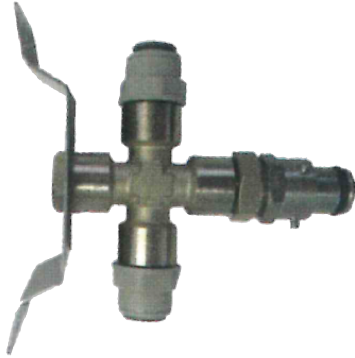

 **1,500 PRODUCTS**
immediate delivery

 **FREE SHIPPING**
orders over €3,990+vat

 **FAST DELIVERY**
immediate delivery

 **DIRECT ASSISTANCE**
experts always available

Coca Cola Wash Heads

Model:

Coca Cola 3/8"

Product price:

€34.65 tax excluded

Product codes:

SV4640

-- BUY NOW --