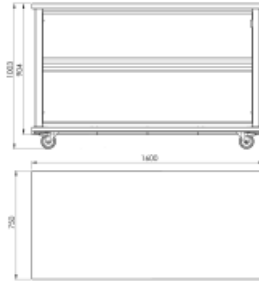

Swift Large steel counter

Model:

W160 x D75 x H100 CM detachable stainless steel

Product price:

€1,650.00 tax excluded

Product codes:

SV6826

-- BUY NOW --

Synthetic features:

NEW LINE! Detachable counter made of stainless steel with wheels for moving Optional: rear closing doors

SWIFT
 banco smontabile