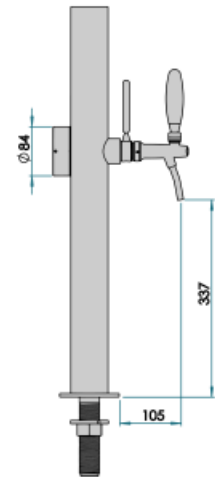

1,500 PRODUCTS
immediate delivery

FREE SHIPPING
orders over €3,990+vat

FAST DELIVERY
immediate delivery

DIRECT ASSISTANCE
experts always available