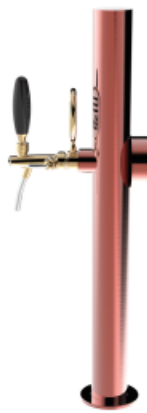

1,500 PRODUCTS
immediate delivery

FREE SHIPPING
orders over €3,990+vat

FAST DELIVERY
immediate delivery

DIRECT ASSISTANCE
experts always available