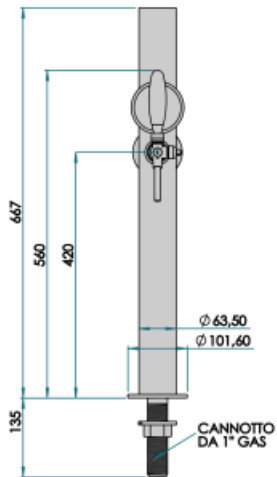

1,500 PRODUCTS
immediate delivery

FREE SHIPPING
orders over €3,990+vat

FAST DELIVERY
immediate delivery

DIRECT ASSISTANCE
experts always available