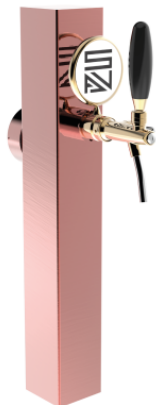

Quadro Flat copper luminous

Model:

1 Way ancient copper

Product price:

€400.00 tax excluded

Product codes:

SV1352RASP

-- BUY NOW --

Synthetic features:

PROFESSIONAL USE INCLUDED	From 5/8" up to 1 way Tube and recirculation, Plate Holder Light and power supply
1 WAY DIMENSIONS	P 80,00 mm H 550,00 mm L 80,00 mm
AVAILABLE COLORS	Galvanic and Powder Paint Ral
EXCLUDED	Faucets

Product description:

A masterpiece of minimal and functional design.

With a single dispensing point and a 5/8" thread, this TOWER features a flat tap that gives it an even more modern and essential look.

Made entirely of stainless steel, it is synonymous with durability and reliability.

Moreover, it's equipped with luminous medallions that enhance visibility and contribute to making the environment more captivating.