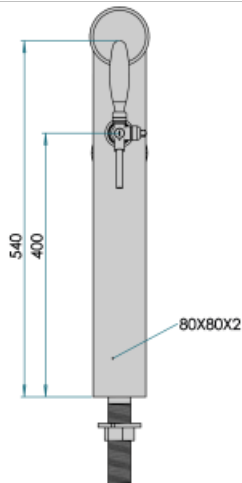

1,500 PRODUCTS
immediate delivery

FREE SHIPPING
orders over €3,990+vat

FAST DELIVERY
immediate delivery

DIRECT ASSISTANCE
experts always available