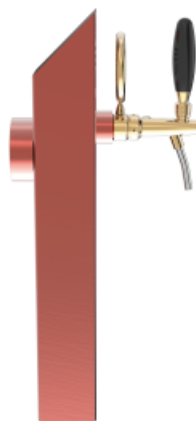

1,500 PRODUCTS
immediate delivery

FREE SHIPPING
orders over €3,990+vat

FAST DELIVERY
immediate delivery

DIRECT ASSISTANCE
experts always available