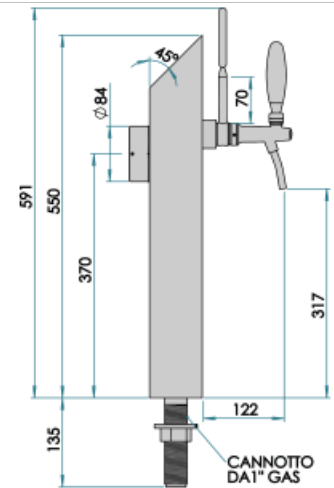

1,500 PRODUCTS
immediate delivery

FREE SHIPPING
orders over €3,990+vat

FAST DELIVERY
immediate delivery

DIRECT ASSISTANCE
experts always available