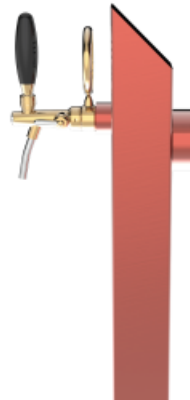

1,500 PRODUCTS
immediate delivery

FREE SHIPPING
orders over €3,990+vat

FAST DELIVERY
immediate delivery

DIRECT ASSISTANCE
experts always available