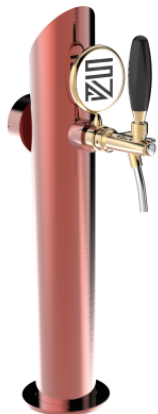

## Siviglia copper luminous

### Model:

1 Way ancient copper

2 Ways ancient copper

### Synthetic features:

<b>PROFESSIONAL USE INCLUDED</b>	From 5/8" up to 2 ways Tube and recirculation, Plate Holder Light and power supply
<b>1, 2 WAYS DIMENSIONS</b>	Ø 88,90 mm   H 570,00 mm
<b>AVAILABLE COLORS EXCLUDED</b>	Galvanic and Powder Paint Ral Faucets

### Product description:

The professional Siviglia TOWER is the epitome of functionality, style, and visibility.

Made with stainless steel resistant to corrosion and featuring a 5/8" thread that ensures a perfect seal.