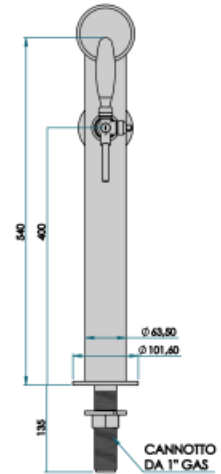

1,500 PRODUCTS
immediate delivery

FREE SHIPPING
orders over €3,990+vat

FAST DELIVERY
immediate delivery

DIRECT ASSISTANCE
experts always available

Materiale e Oggetti a Contatto con Alimenti
Politica per la Qualità

Registro A.E.E. IT2405000016109