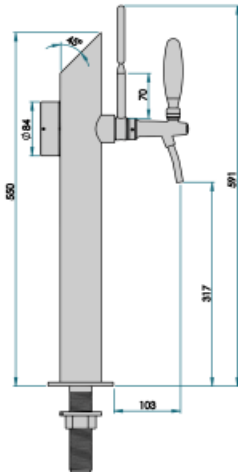

1,500 PRODUCTS
immediate delivery

FREE SHIPPING
orders over €3,990+vat

FAST DELIVERY
immediate delivery

DIRECT ASSISTANCE
experts always available

Materiale e Oggetti a Contatto con Alimenti
Politica per la Qualità

Registro A.E.E. IT2405000016109