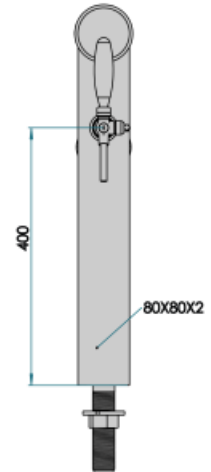

1,500 PRODUCTS
immediate delivery

FREE SHIPPING
orders over €3,990+vat

FAST DELIVERY
immediate delivery

DIRECT ASSISTANCE
experts always available