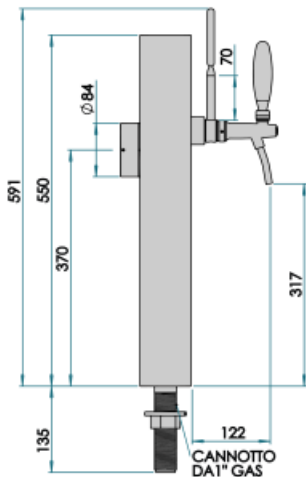

1,500 PRODUCTS
immediate delivery

FREE SHIPPING
orders over €3,990+vat

FAST DELIVERY
immediate delivery

DIRECT ASSISTANCE
experts always available