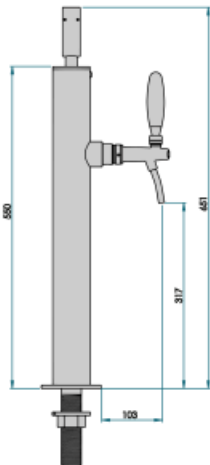

1,500 PRODUCTS
immediate delivery

FREE SHIPPING
orders over €3,990+vat

FAST DELIVERY
immediate delivery

DIRECT ASSISTANCE
experts always available