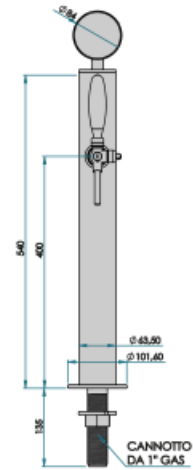

1,500 PRODUCTS
immediate delivery

FREE SHIPPING
orders over €3,990+vat

FAST DELIVERY
immediate delivery

DIRECT ASSISTANCE
experts always available