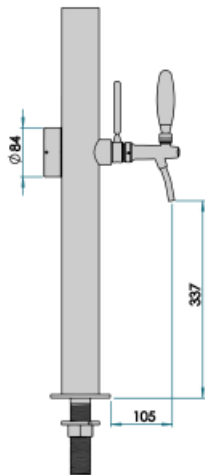

1,500 PRODUCTS
immediate delivery

FREE SHIPPING
orders over €3,990+vat

FAST DELIVERY
immediate delivery

DIRECT ASSISTANCE
experts always available