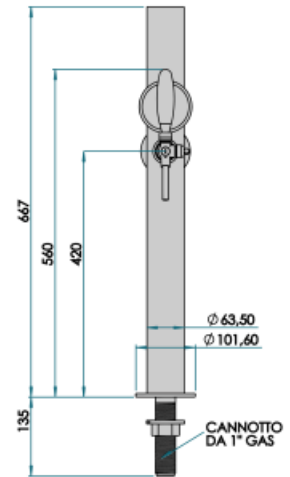

1,500 PRODUCTS
immediate delivery

FREE SHIPPING
orders over €3,990+vat

FAST DELIVERY
immediate delivery

DIRECT ASSISTANCE
experts always available