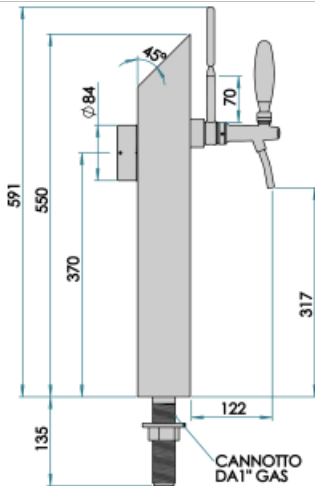

1,500 PRODUCTS
immediate delivery

FREE SHIPPING
orders over €3,990+vat

FAST DELIVERY
immediate delivery

DIRECT ASSISTANCE
experts always available