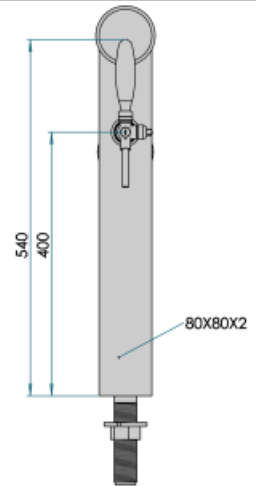

1,500 PRODUCTS
immediate delivery

FREE SHIPPING
orders over €3,990+vat

FAST DELIVERY
immediate delivery

DIRECT ASSISTANCE
experts always available