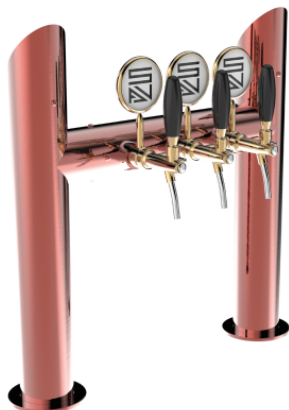

Lucky Bridge copper

Model:

3 Ways ancient copper

4 Ways ancient copper

5 Ways ancient copper

6 Ways ancient copper

7 Ways ancient copper

Product price:

€1,691.00 tax excluded

Product codes:

SV1214RAS

-- BUY NOW --

Synthetic features:

PROFESSIONAL USE INCLUDED	From 5/8" up to 7 ways Tube and recirculation
3 WAYS DIMENSIONS	Ø 88,90 mm H 617,00 mm L 612,00 mm
4 WAYS DIMENSIONS	Ø 88,90 mm H 617,00 mm L 712,00 mm
5 WAYS DIMENSIONS	Ø 88,90 mm H 617,00 mm L 812,00 mm
6 WAYS DIMENSIONS	Ø 88,90 mm H 617,00 mm L 912,00 mm
7 WAYS DIMENSIONS	Ø 88,90 mm H 617,00 mm L 1012,00 mm
AVAILABLE COLORS EXCLUDED	Galvanic and Powder Paint Ral Faucets and Plate holder

Product description:

Explore new horizons with the professional Lucky Bridge TOWER, featuring a minimal and modern design, making it a reliable choice.

Made entirely of stainless steel, this TOWER has a 5/8" thread and is available with up to 7 taps.

Lucky Bridge perfectly suits venues looking to highlight their beer towers and offer a unique pouring experience.

Quality and elegance are the defining features of Lucky Bridge, ensuring your establishment remains unforgettable.