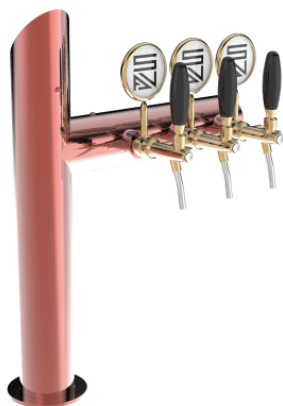

Lucky Flag copper

Model:

3 Ways ancient copper

4 Ways ancient copper

5 Ways ancient copper

6 Ways ancient copper

7 Ways ancient copper

Product price:

€1,138.00 tax excluded

Product codes:

SV1224RAS

-- BUY NOW --

Synthetic features:

PROFESSIONAL USE INCLUDED	From 5/8" up to 7 ways Tube and recirculation
3 WAYS DIMENSIONS	Ø 88,90 mm H 617,00 mm L 461,00 mm
4 WAYS DIMENSIONS	Ø 88,90 mm H 617,00 mm L 561,00 mm
5 WAYS DIMENSIONS	Ø 88,90 mm H 617,00 mm L 661,00 mm
6 WAYS DIMENSIONS	Ø 88,90 mm H 617,00 mm L 761,00 mm
7 WAYS DIMENSIONS	Ø 88,90 mm H 617,00 mm L 861,00 mm
AVAILABLE COLORS	Galvanic and Powder Paint Ral
EXCLUDED	Faucets and Plate holder

Product description:

Change your perspective and experience new pouring sensations with Lucky Flag, the professional TOWER inspired by a flag.

Its minimal and modern design optimizes functionality and style.

Made with high-quality stainless steel, Lucky Flag has a 5/8" thread and is available with up to 7 taps.

This elegant TOWER perfectly suits venues looking to express their identity through design.

With Lucky Flag, you can offer a unique and distinctive pouring experience, making your establishment memorable and engaging for customers.