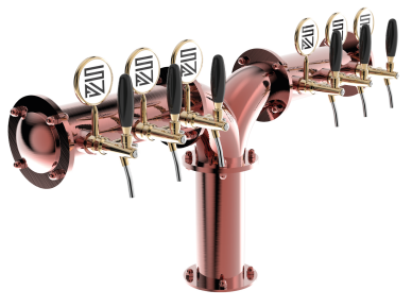

Millennium Y copper

Model:

6 Ways ancient copper

8 Ways ancient copper

10 Ways ancient copper

Product price:

€2,720.00 tax excluded

Product codes:

SV1322RAS

-- BUY NOW --

Synthetic features:

PROFESSIONAL USE INCLUDED	From 5/8" up to 10 ways Tube and recirculation
6 WAYS DIMENSIONS	Ø 114,30 mm H 578,00 mm L 1082,00 mm
8 WAYS DIMENSIONS	Ø 114,30 mm H 578,00 mm L 1330,00 mm
10 WAYS DIMENSIONS	Ø 114,30 mm H 578,00 mm L 1578,00 mm
AVAILABLE COLORS	Galvanic and Powder Paint Ral
EXCLUDED	Faucets and Plate holder

Product description:

Majestic and elegant structure with a dispensing capacity of up to 10 points: the Millennium Y TOWER offers a versatile solution for multiple needs.

Made entirely of stainless steel, it is synonymous with robustness and reliability.

The "Y" shape design makes this TOWER an aesthetic and functional option, ensuring perfect beverage distribution.

The Millennium Y TOWER is ideal for venues that want to offer a wide selection of drinks and represents a stylistic and functional reference point for any environment.