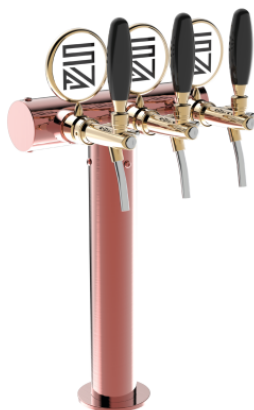

Valencia copper

Model:

3 Ways ancient copper

4 Ways ancient copper

5 Ways ancient copper

6 Ways ancient copper

Product price:

€544.00 tax excluded

Product codes:

SV1133RAS

-- BUY NOW --

Synthetic features:

PROFESSIONAL USE INCLUDED	From 5/8" up to 6 ways Tube and recirculation
3 WAYS DIMENSIONS	Ø 63,50 mm H 540,00 mm L 272,00 mm
4 WAYS DIMENSIONS	Ø 63,50 mm H 540,00 mm L 367,00 mm
5 WAYS DIMENSIONS	Ø 63,50 mm H 540,00 mm L 462,00 mm
6 WAYS DIMENSIONS	Ø 63,50 mm H 540,00 mm L 557,00 mm
AVAILABLE COLORS	Galvanic and Powder Paint Ral
EXCLUDED	Faucets and Plate holder

Product description:

Represents a true "must-have" for venues looking for a versatile and captivating option.

With the capacity to accommodate up to 6 dispensing points and a 5/8" thread, this stainless steel TOWER offers impeccable performance.

But what makes it truly special is its simple and sophisticated design, ensuring optimal visibility and unparalleled functionality.

Thanks to its unique shape, the Valencia TOWER becomes the focal point of the environment, capturing customers' attention and providing a perfect pouring experience.