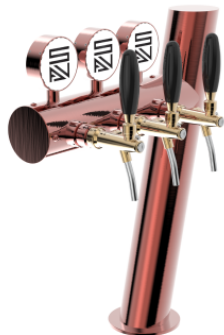

Oslo copper luminous

Model:

3 Ways

4 Ways

5 Ways

6 Ways

Product price:

€1,277.00 tax excluded

Product codes:

SV1204RASL

-- BUY NOW --

Synthetic features:

PROFESSIONAL USE INCLUDED	From 5/8" up to 2 ways Tube and recirculation, Plate Holder Light and power supply
3 WAYS DIMENSIONS	Ø 88,90 mm H 550,00 mm L 459,00 mm
4 WAYS DIMENSIONS	Ø 88,90 mm H 550,00 mm L 559,00 mm
5 WAYS DIMENSIONS	Ø 88,90 mm H 550,00 mm L 659,00 mm
6 WAYS DIMENSIONS	Ø 88,90 mm H 550,00 mm L 759,00 mm
AVAILABLE COLORS EXCLUDED	Galvanic and Powder Paint Ral Faucets

Product description:

The Oslo TOWER is the epitome of modernity and elegance.

With the capacity to dispense up to 6 points, this TOWER is perfect for venues that want to offer a wide selection of beverages.

Made entirely of stainless steel, it ensures strength and durability over time.

Its slender and spatial design makes it a captivating and charming presence in the venue.

With a 5/8" thread, it offers a perfect seal for a seamless pouring experience.